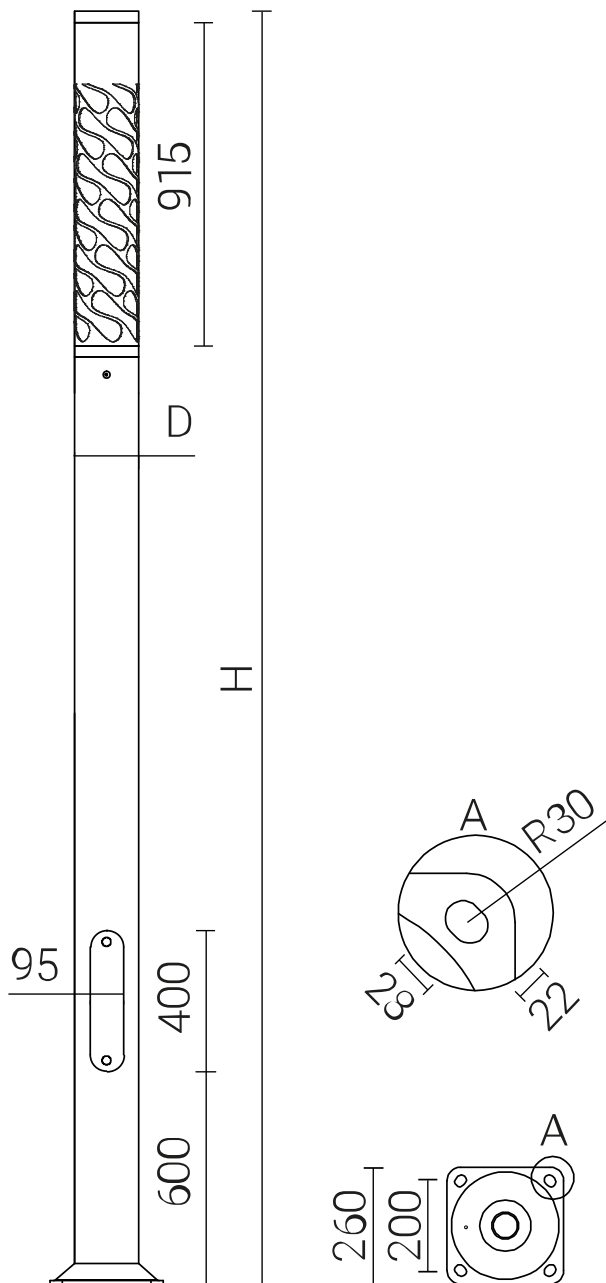

Luminaire in standard has following functions of intelligent power supply:

- Connection to outside control system by DALI interface (operation of analog signal 1-10V as an option),
- Possibility of programming multistage dimming of luminaire, up to 5 intervals in the range of from 10 to 100% of nominal power,
- Temperature protection of LED module (from overheating) in case of unintentional luminaire operation during the,
- Regulation of power / luminous flux – the option of setting another value than the catalogue in the range of 30-100% of nominal one,

Updated at: 06-06-2024