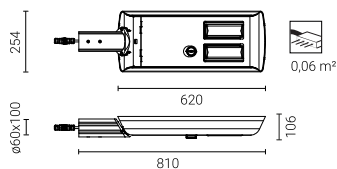

CUDDLE II LED REG D4i D 48W, 60W, 72W