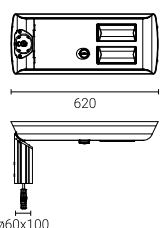

CUDDLE II LED REG D4i D 48W, 60W, 72W