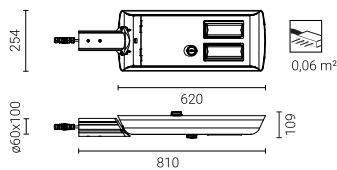

CUDDLE II LED REG x2 D4i 48W, 60W, 72W