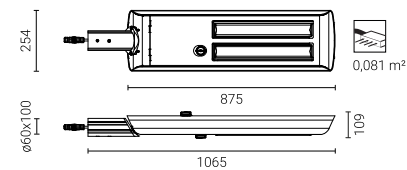

CUDDLE II LED REG D4i x2 96W, 120W, 144W, 192W