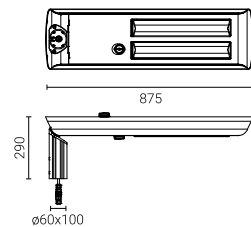

CUDDLE II LED REG D4i x2 96W, 120W, 144W, 192W