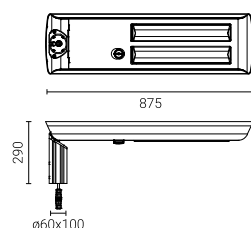

CUDDLE II LED REG D4i D 96W, 120W, 144W, 192W