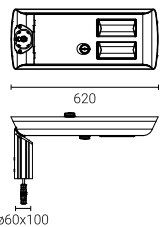

CUDDLE II LED REG x2 D4i 48W, 60W, 72W