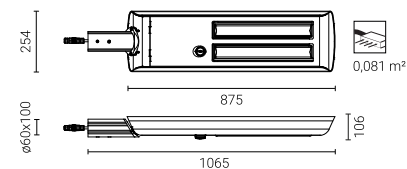

CUDDLE II LED REG D4i D 96W, 120W, 144W, 192W