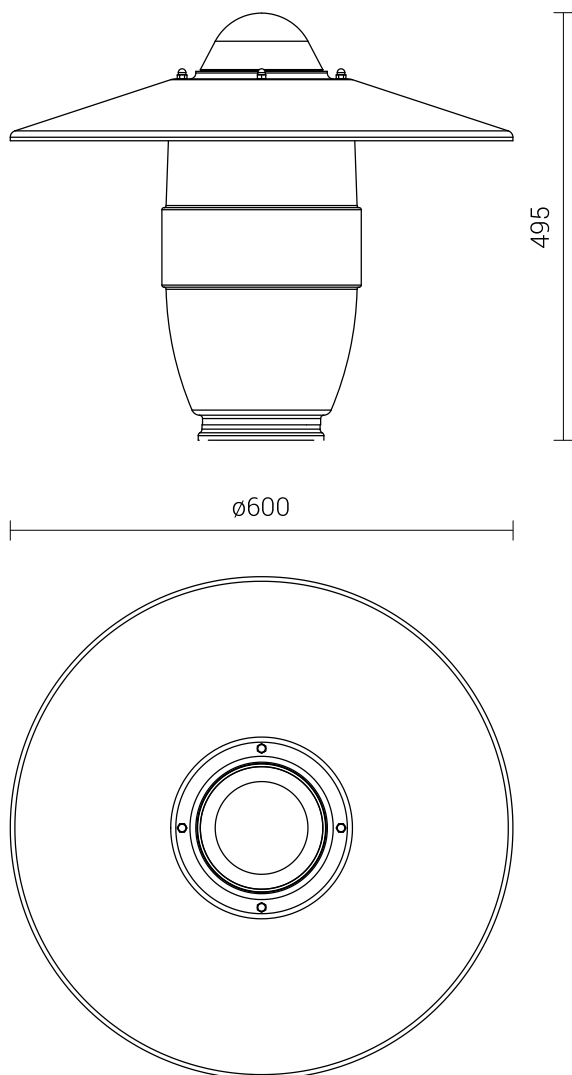

TECHNICAL DATA

Colour transparent

TABLE OF TYPES

Code	Symbol	Unit volume	Colour	Compatible luminaires	Lamp diffuser neck	Net weight	Maximum luminaire power	
660162	AURIS Normal 400 pc k-150	0.04 m ³	• transparent	OPA-1 (only upwards)	150 mm	2.63 kg	sodium and metal halide - 100W	-
660163	AURIS Normal 400 pmma k- 150	0.04 m ³	• transparent	OPA-1 (only upwards)	150 mm	2.63 kg	sodium and metal halide - 100W	-
660169	AURIS Normal 400 pc-uv k-150	0.04 m ³	• transparent	OPA-1 (only upwards)	150 mm	2.63 kg	sodium and metal halide - 100W	-

DIFFUSER AURIS

TECHNICAL DRAWING

ADDITIONAL ELEMENTS

Code	Name	Colour	Material	External diameter
923602	Auris cap	black	aluminium sheet	600mm
923603	Auris cap	other colour	aluminium sheet	600mm