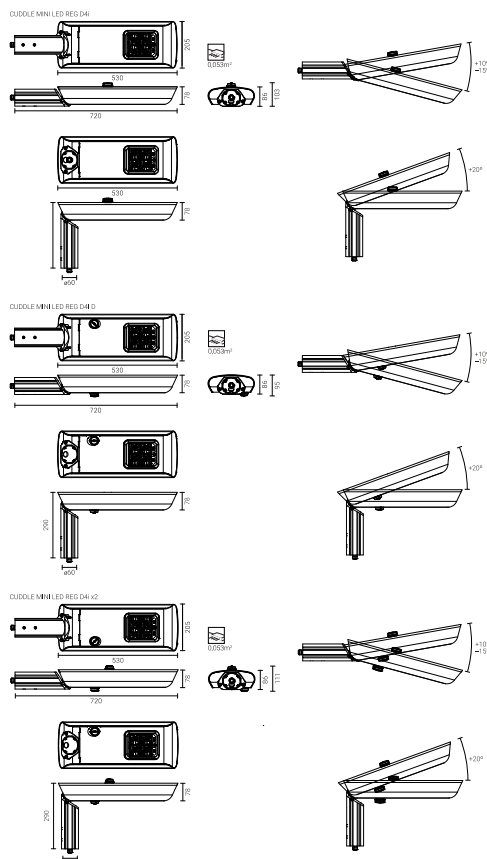

1) tolerance +/- 5% due to LEDs accuracy

2) symbol of chosen optical system eg. 2228233/6/T2 is CUDDLE MINI LED REG D4i 48 5000K with T2 optical system

DIRECTIVES AND STANDARDS

DIRECTIVES: 2014/35/UE (Official Journal of the UE L 96/357 29.03.2014), 2014/30/UE (Official Journal of the UE L 96/79 29.03.2014), 2011/65/UE, 2009/125/EC
STANDARDS: PN-EN 60598-1: 2015, PN-EN 60598-2-3: 2006, PN-EN 60529: 2003, PN-EN 62262: 2003, PN-EN 62471:2010, PN-EN 55015: 2013, PN-EN 61547: 2009, PN-EN 61000-3-2: 2014, PN-EN 61000-3-3: 2013

CHARGING DISCHARGE FROM THE LED LUMINAIRE HOUSING

In order to efficient discharge the electrostatic charge from the housing of LED fitting installed on the pole from dielectric material (non-conductive) one of the following solutions is required:

- functional grounding
- LED luminaire with an additional protection device

TECHNICAL DRAWING