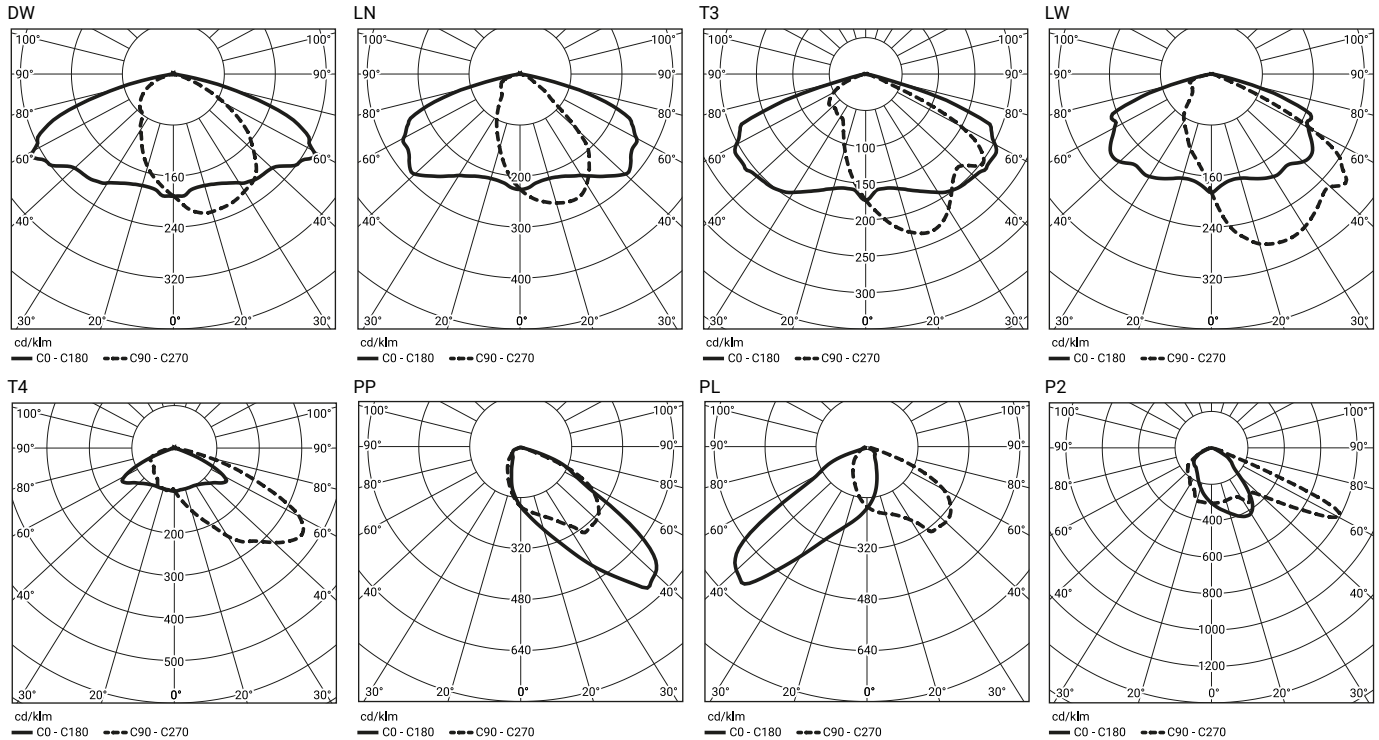

PHOTOMETRIC CURVES

POWER SYSTEM FUNCTIONS

Luminaire in standard has following functions of intelligent power supply:

- Possibility of programming multistage dimming of luminaire, up to 5 intervals in the range of from 10 to 100% of nominal power,
- Temperature protection of LED module (from overheating) in case of unintentional luminaire operation during the,
- Regulation of power / luminous flux – the option of setting another value than the catalogue in the range of 30-100% of nominal one,

ACCETABLE QUANTITY OF LUMINAIRES ON ONE CIRCUIT

Overcurrent switches MCB type B or C

Luminaire	Typ	2A	4A	6A	10A	16A	20A	25A
CUDDLE MINI LED 24, 36W	B	4	7	12	18	30	37	46
	C	4	12	18	31	51	62	78
CUDDLE MINI LED 48W	B	1	2	4	6	10	12	15
	C	1	4	6	10	17	20	26
CUDDLE MINI LED 60W	B	4	8	13	20	33	41	51
	C	4	13	20	34	56	68	85

Fuse – type gG and GL

Luminaire	2A	4A	6A	10A	16A	20A	25A
CUDDLE MINI LED 24, 36W	1	10	20	26	52	71	101
CUDDLE MINI LED 48W	0	4	8	11	22	31	44
CUDDLE MINI LED 60W	0	2	4	5	11	16	22