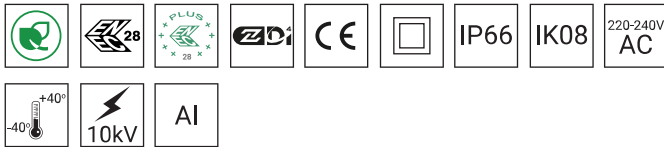

CUDDLE MINI LED REG D4I

TECHNICAL DATA

Application	urban roads, residential roads (internal), pedestrians, parkings
Assembly	directly on column with \varnothing 60 x 180 mm ending or on extension arm with \varnothing 60 x 100 mm ending
Colour	inox / black
Ingress protection	IP 66 for the optical part and the driver
Optical system	PMMA optics, interchangeable LED module, tempered glass diffuser
Material	anodised aluminium alloy
Expected useful lifetime	L90B10 - 100 000 h
CRI	>70
Input voltage frequency	50/60Hz
Power factor	\geq 0.95
Number of LED	16
Control system	Luminaire can be connected to an external control system and / or sensors via socket compatible with Zhaga Book 18