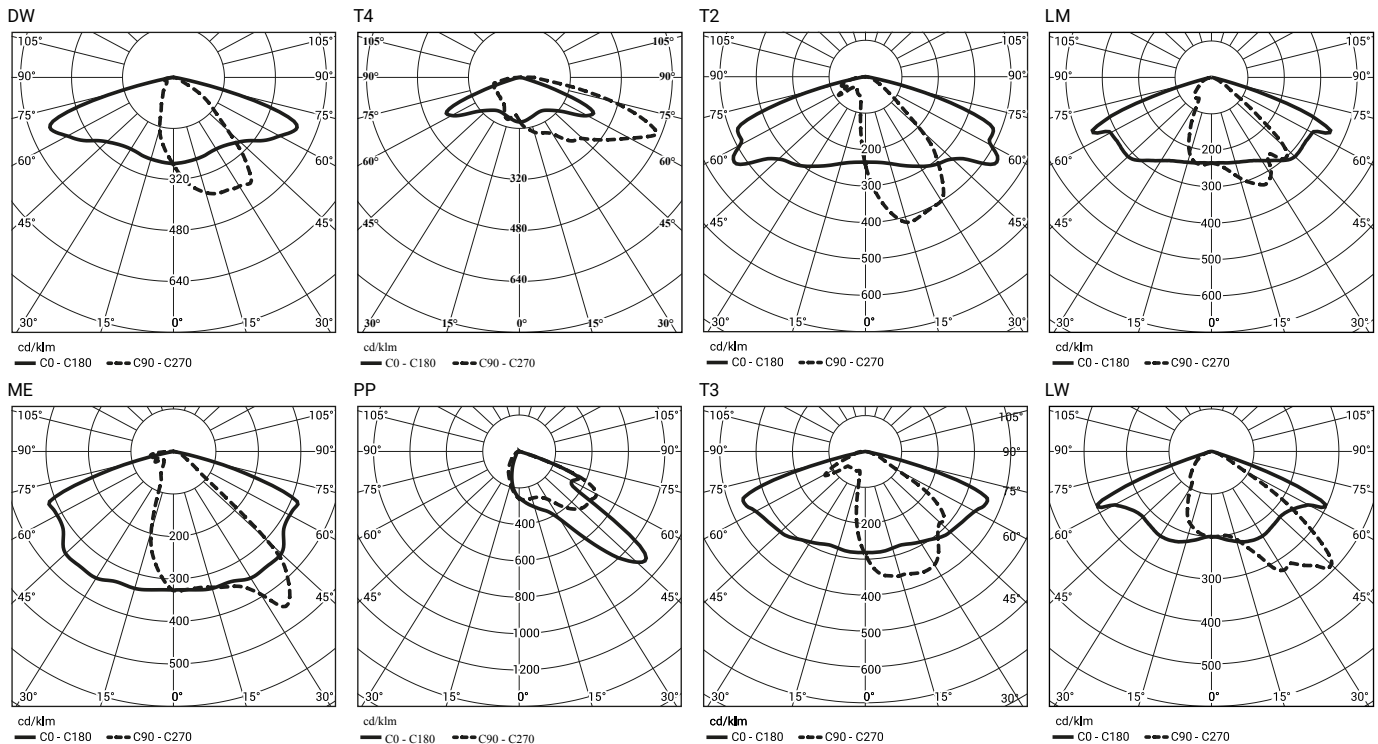

- functional grounding
- LED luminaire with an additional protection device

TECHNICAL DRAWING

CUDDLE II LED NEMA 48W, 60W, 72W

CUDDLE II LED NEMA 96W, 120W, 144W, 192W

PHOTOMETRIC CURVES

POWER SYSTEM FUNCTIONS