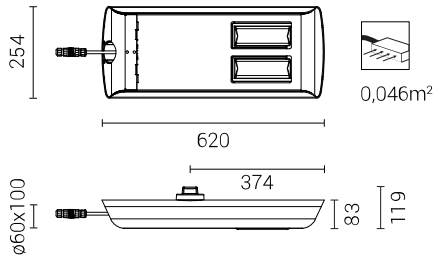

DIRECTIVES AND STANDARDS

DIRECTIVES: 2014/35/UE (Official Journal of the UE L 96/357 29.03.2014), 2014/30/UE (Official Journal of the UE L 96/79 29.03.2014), 2011/65/UE, 2009/125/EC
STANDARDS: PN-EN IEC 60598-1: 2021-7, PN-EN 60598-2-3: 2006, PN-EN 60529: 2003, PN-EN 62262: 2003, PN-EN 62471:2010, PN-EN 55015: 2013, PN-EN 61547: 2009, PN-EN 61000-3-2: 2014 , PN-EN 61000-3-3: 2013

CHARGING DISCHARGE FROM THE LED LUMINAIRE HOUSING

In order to efficient discharge the electrostatic charge from the housing of LED fitting installed on the pole from dielectric material (non-conductive) one of the following solutions is required:

- functional grounding
- LED luminaire with an additional protection device

TECHNICAL DRAWING

CUDDLE II LED NEMA 48W, 60W, 72W