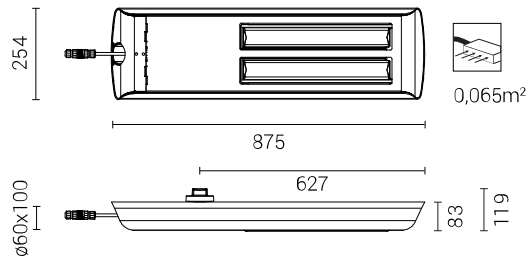

CUDDLE II LED NEMA 96W, 120W, 144W, 192W