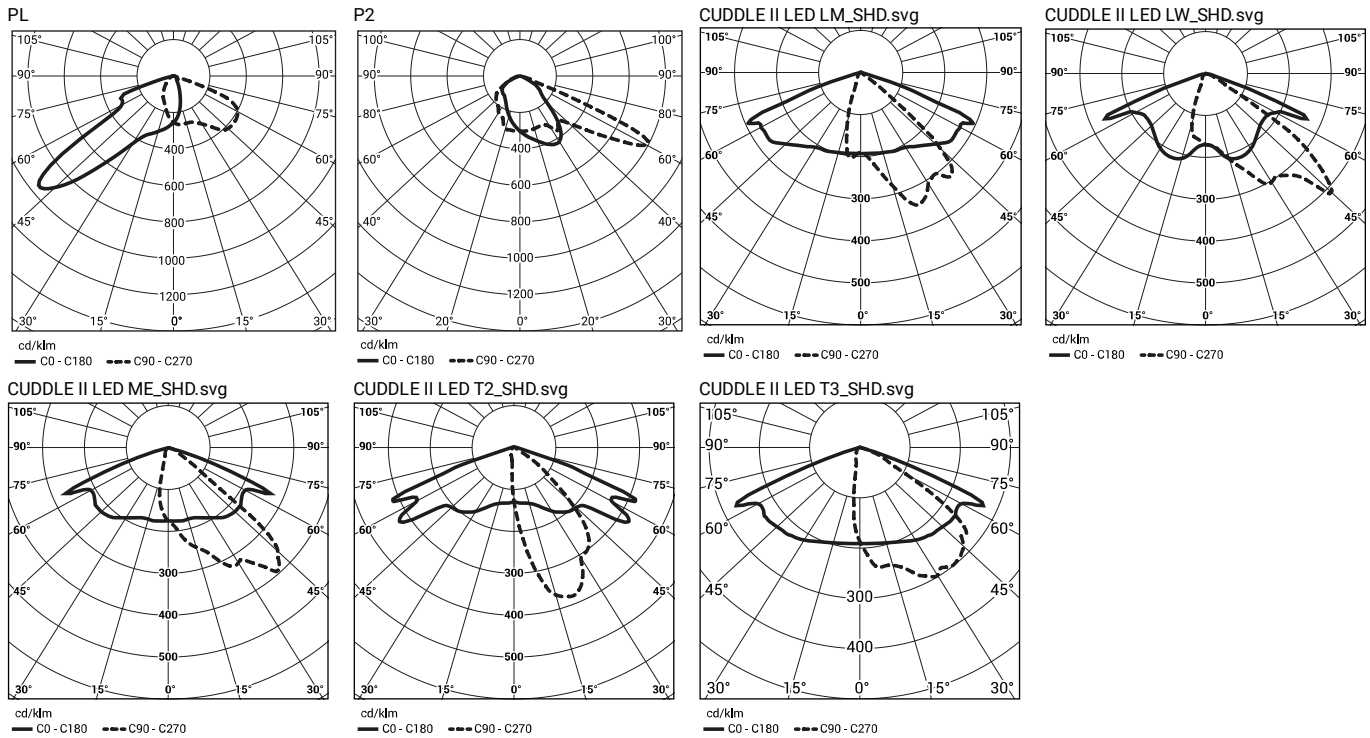

1) tolerance +/- 5% due to LEDs accuracy

2) symbol of chosen optical system eg. 2224033/6/T2 is CUDDLE II LED 48 NEMA 5000K with T2 optical system

DIRECTIVES AND STANDARDS

DIRECTIVES: 2014/35/UE (Official Journal of the UE L 96/357 29.03.2014), 2014/30/UE (Official Journal of the UE L 96/79 29.03.2014), 2011/65/UE, 2009/125/EC
STANDARDS: PN-EN IEC 60598-1: 2021-7, PN-EN 60598-2-3: 2006, PN-EN 60529: 2003, PN-EN 62262: 2003, PN-EN 62471:2010, PN-EN 55015: 2013, PN-EN 61547: 2009, PN-EN 61000-3-2: 2014 , PN-EN 61000-3-3: 2013

- functional grounding
- LED luminaire with an additional protection device

TECHNICAL DRAWING

CUDDLE II LED NEMA 48W, 60W, 72W

CUDDLE II LED NEMA 96W, 120W, 144W, 192W

PHOTOMETRIC CURVES

POWER SYSTEM FUNCTIONS