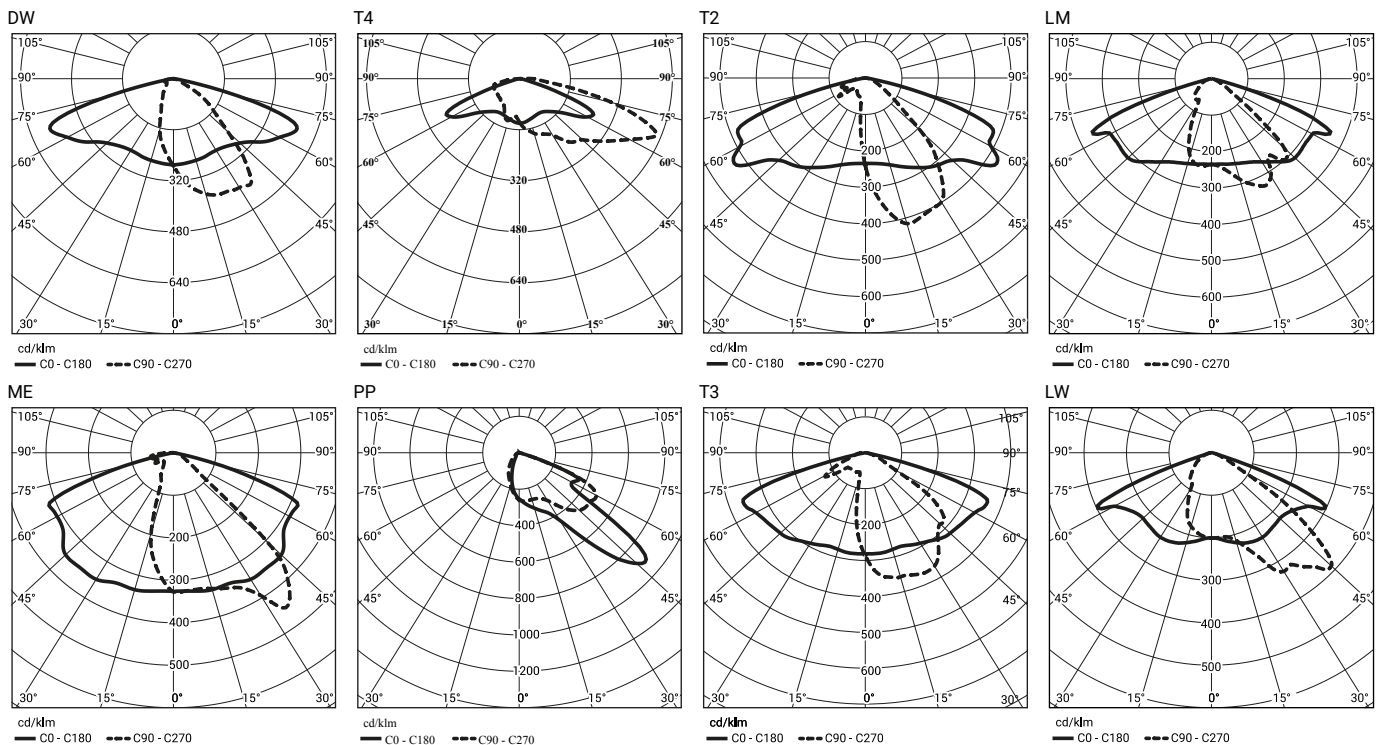

TECHNICAL DRAWING

CUDDLE II LED REG 48W, 60W, 72W

CUDDLE II LED REG 96W, 120W, 144W, 192W

PHOTOMETRIC CURVES

POWER SYSTEM FUNCTIONS

Luminaire in standard has following functions of intelligent power supply: