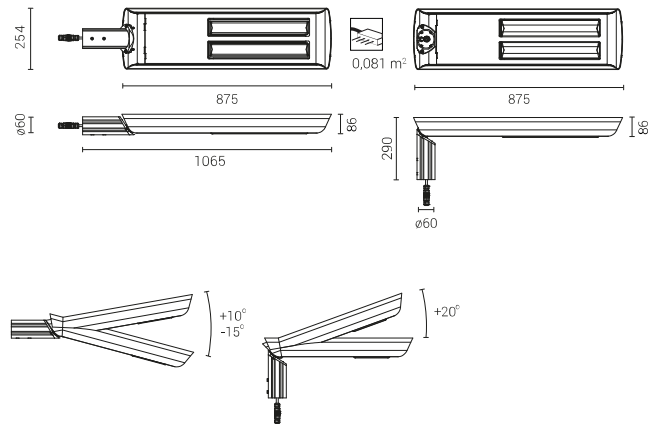

TECHNICAL DATA

Application	motorways and expressway, urban roads, residential roads (internal), pedestrians, parkings
Assembly	directly on column with \varnothing 60 x 180 mm ending or on extension arm with \varnothing 60 x 100 mm ending
Colour	inox / black
Ingress protection	IP 66 for the optical part and the driver
Optical system	PMMA optics, interchangeable LED module, PC-UV diffuser
Material	anodised aluminium alloy
Operating temperature range	from -40°C to +40°C
Expected useful lifetime	L90B10 - 100 000 h
CRI	>70
Input voltage frequency	50/60Hz
Power factor	\geq 0.95
Number of LED	24 - (48 W, 60 W, 72 W); 64 - (96 W, 120 W, 144 W, 192 W)
Control system	Luminaire has the possibility to connect to an external control system via DALI interface (optionally via analog signal 1- 10V).

CHARGING DISCHARGE FROM THE LED LUMINAIRE HOUSING

In order to efficient discharge the electrostatic charge from the housing of LED fitting installed on the pole from dielectric material (non-conductive) one of the following solutions is required:
 - functional grounding
 - LED luminaire with an additional protection device

TECHNICAL DRAWING

CUDDLE II LED REG 48W, 60W, 72W

CUDDLE II LED REG 96W, 120W, 144W, 192W

PHOTOMETRIC CURVES

POWER SYSTEM FUNCTIONS

Luminaire in standard has following functions of intelligent power supply: