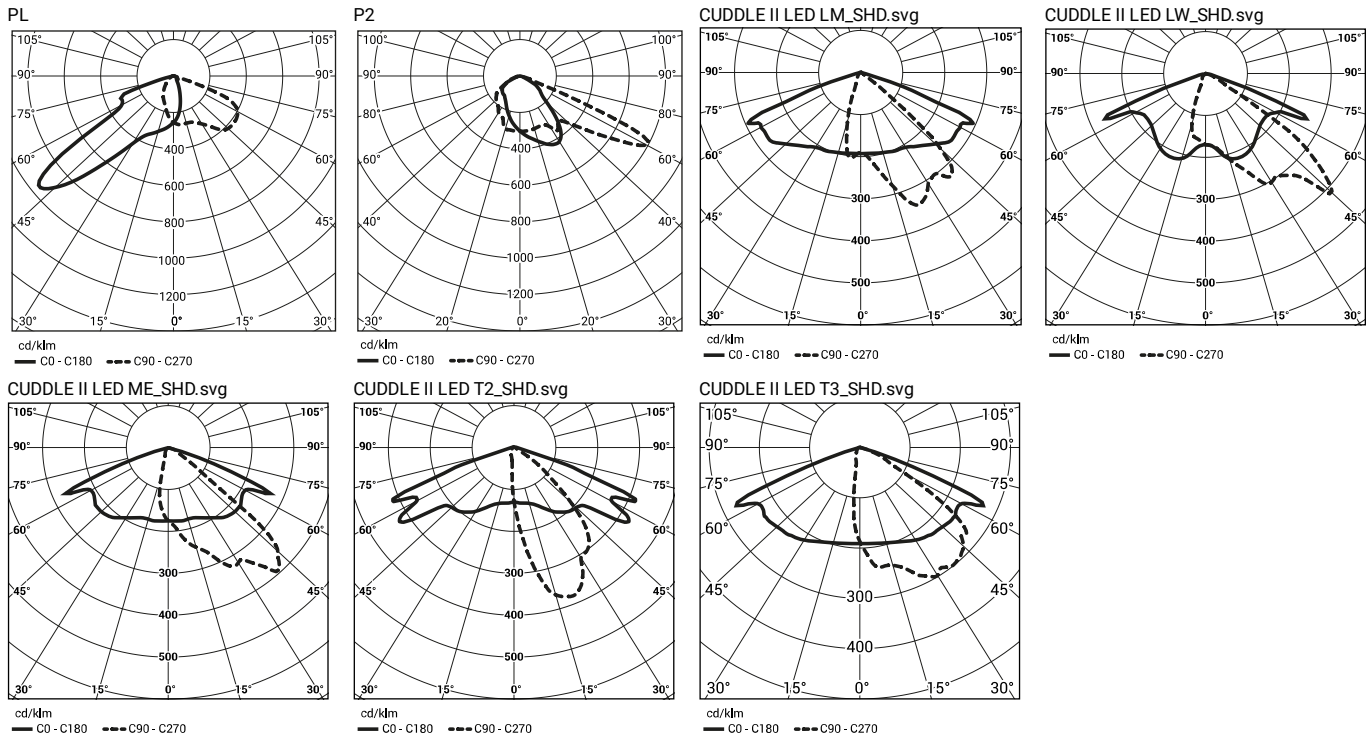

TECHNICAL DRAWING

CUDDLE II LED REG 48W, 60W, 72W

CUDDLE II LED REG 96W, 120W, 144W, 192W

PHOTOMETRIC CURVES

POWER SYSTEM FUNCTIONS

Luminaire in standard has following functions of intelligent power supply: