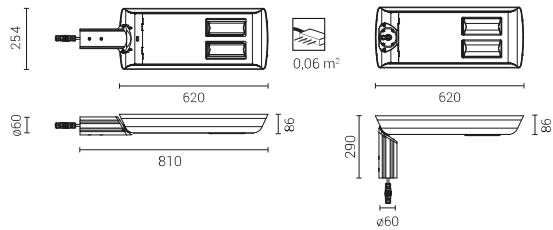

CUDDLE II LED REG

DIRECTIVES AND STANDARDS

DIRECTIVES: 2014/35/UE (Official Journal of the UE L 96/357 29.03.2014), 2014/30/UE (Official Journal of the UE L 96/79 29.03.2014), 2011/65/UE, 2009/125/EC
STANDARDS: PN-EN IEC 60598-1: 2021-7, PN-EN 60598-2-3: 2006, PN-EN 60529: 2003, PN-EN 62262: 2003, PN-EN 62471:2010, PN-EN 55015: 2013, PN-EN 61547: 2009, PN-EN 61000-3-2: 2014 , PN-EN 61000-3-3: 2013

CHARGING DISCHARGE FROM THE LED LUMINAIRE HOUSING

In order to efficient discharge the electrostatic charge from the housing of LED fitting installed on the pole from dielectric material (non-conductive) one of the following solutions is required:
- functional grounding
- LED luminaire with an additional protection device

TECHNICAL DRAWING

CUDDLE II LED REG 48W, 60W, 72W