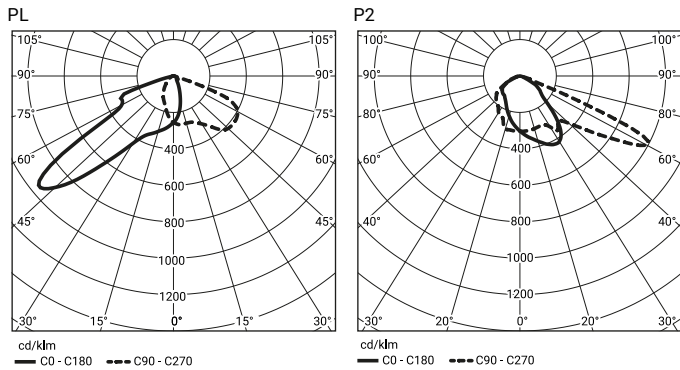

POWER SYSTEM FUNCTIONS

Luminaire in standard has following functions of intelligent power supply:

- Connection to outside control system by DALI interface (operation of analog signal 1-10V as an option),
- Possibility of programming multistage dimming of luminaire, up to 5 intervals in the range of from 10 to 100% of nominal power,
- Temperature protection of LED module (from overheating) in case of unintentional luminaire operation during the,
- Regulation of power / luminous flux – the option of setting another value than the catalogue in the range of 30-100% of nominal one,

ACCEPTABLE QUANTITY OF LUMINAIRES ON ONE CIRCUIT

Overcurrent switches MCB type B or C

Luminaire	Typ	2A	4A	6A	10A	16A	20A	25A
CUDDLE II LED REG NEMA 48, 60, 72W	B	1	2	4	6	10	12	15
	C	1	4	6	10	17	20	26
CUDDLE II LED REG NEMA 96, 120, 144W	B	1	2	3	5	9	11	14
	C	1	3	5	9	15	18	23
CUDDLE II LED REG NEMA 192W	B	1	2	3	5	8	10	12
	C	1	3	5	8	13	16	20

Fuse – type gG and GL

Luminaire	2A	4A	6A	10A	16A	20A	25A
CUDDLE II LED REG NEMA 48, 60, 72W	0	4	8	11	22	31	44
CUDDLE II LED REG NEMA 96, 120, 144W	0	2	5	7	14	20	28
CUDDLE II LED REG NEMA 192W	0	2	5	6	13	17	22