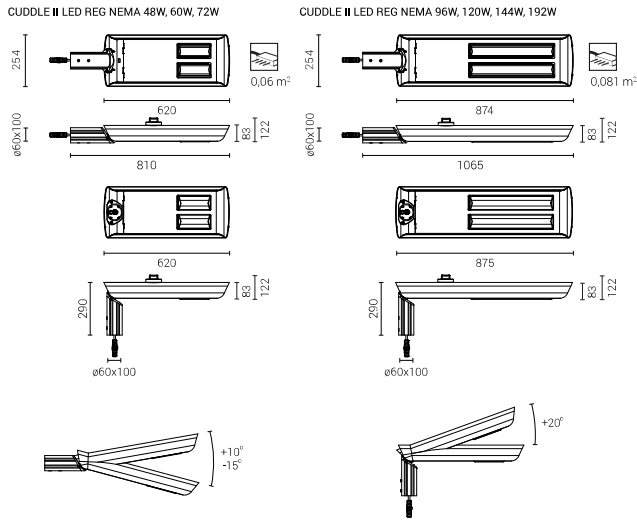

TECHNICAL DATA

Application	motorways and expressway, urban roads, residential roads (internal), pedestrians, parkings
Assembly	directly on column with \varnothing 60 x 180 mm ending or on extension arm with \varnothing 60 x 100 mm ending
Colour	inox / black
Ingress protection	IP 66 for the optical part and the driver
Material	anodised aluminium alloy
Operating temperature range	from -40°C to +40°C
Expected useful lifetime	L90B10 - 100 000 h
CRI	>70
Input voltage frequency	50/60Hz
Power factor	≥ 0.95
Number of LED	24 (dla 48 W, 60 W, 72 W); 64 (dla 96 W, 120 W, 144 W, 192 W)
Control system	The luminaire can be connected to an external control system via a 5-pin socket compatible with ANSI C136.41 (optional installation of a 7-pin socket). Standard communication interface: DALI (optional 1-10V analog signal support).

1) tolerance +/- 5% due to LEDs accuracy

2) symbol of chosen optical system eg. 2224133/6/T2 is CUDDLE II LED REG 48 NEMA 5000K with T2 optical system

DIRECTIVES AND STANDARDS

DIRECTIVES: 2014/35/UE (Official Journal of the UE L 96/357 29.03.2014), 2014/30/UE (Official Journal of the UE L 96/79 29.03.2014), 2011/65/UE, 2009/125/EC
STANDARDS: PN-EN IEC 60598-1: 2021-7, PN-EN 60598-2-3: 2006, PN-EN 60529: 2003, PN-EN 62262: 2003, PN-EN 62471:2010, PN-EN 55015: 2013, PN-EN 61547: 2009, PN-EN 61000-3-2: 2014 , PN-EN 61000-3-3: 2013

CHARGING DISCHARGE FROM THE LED LUMINAIRE HOUSING

In order to efficient discharge the electrostatic charge from the housing of LED fitting installed on the pole from dielectric material (non-conductive) one of the following solutions is required:

- functional grounding
- LED luminaire with an additional protection device

TECHNICAL DRAWING

PHOTOMETRIC CURVES

POWER SYSTEM FUNCTIONS

Luminaire in standard has following functions of intelligent power supply: