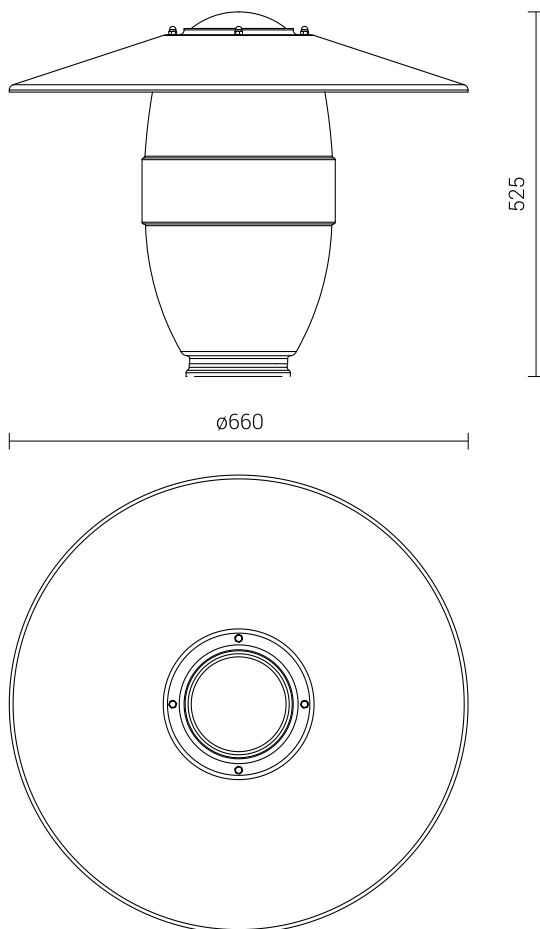

DIFFUSER AURIS MAXI

TECHNICAL DATA

Colour transparent

TABLE OF TYPES

Code	Symbol	Unit volume	Colour	Compatible luminaires	Lamp diffuser neck	Net weight	Maximum luminaire power
660362	AURIS Maxi 500 pc k-150	0.04 m ³	• transparent	-	150 mm	2 kg	sodium and metal halide - 150W

TECHNICAL DRAWING

ADDITIONAL ELEMENTS

DIFFUSER AURIS MAXI

Code	Name	Colour	Material	Externat diameter
923662	Auris Maxi cap	black	aluminium sheet	660mm
923663	Auris Maxi cap	other colour	aluminium sheet	660mm