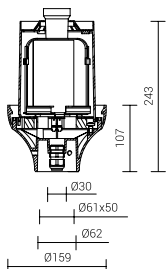

Assembly: on columns, extension arms, aluminium and steel wall brackets i with spigot ending Ø60 mm, 50 mm deep

Ingress protection: IP 65

Material: base - die cast aluminium alloy, control gear cover – polycarbonate

Code	Symbol	Colour	Diameter of lamp diffuser	Power	Type of diffuser	Light source type	Net weight
211707	OPA-1 MH-70W E27	Natural colour	150mm	70W	Auris Normal and Maxi, Atlantis 500, Kula 400-500, Kiara 360	Metal halide E-27	2,9kg
211708	OPA-1 MH-100W E27	Natural colour	150mm	100W	Auris Normal and Maxi, Atlantis 500, Kula 400-500, Kiara 360	Metal halide E-27	3,1kg
211715	OPA-1 E/Z E27	Natural colour	150mm	23W	Auris Normal and Maxi, Atlantis 500, Kula 400-500, Kiara 360	Compact fluorescent lamp E-27	1,3kg