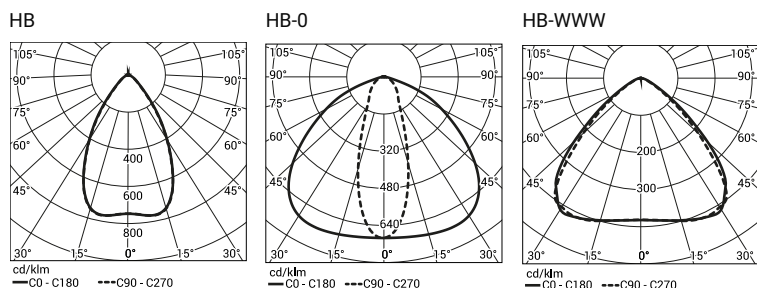

Input voltage frequency: 50 / 60Hz

Power factor: ≥0.95

Inrush current: : 50A / 210µs

Luminaire ISKRA LED has the possibility to connect to an external control system via analog signal 1- 10V.

Code	Symbol	LED power	Luminaire Power consumption	LED forward current	Colour temperature (CCT)	LEDs luminous flux ²⁾	Luminaire luminous flux ²⁾	Luminous efficacy	Unit volume	Luminaire net weight
230632/3/...¹⁾	ISKRA LED LB 36	36W	39W	960mA	3500K	4 550lm	4300lm	110lm/W	0,01m ³	5kg
230632/4/...¹⁾	ISKRA LED LB 36	36W	39W	960mA	4000K	5 050lm	4600lm	1188lm/W	0,01m ³	5kg
230632/6/...¹⁾	ISKRA LED LB 36	36W	39W	960mA	5000K	5 250lm	4800lm	123lm/W	0,01m ³	5kg
230752/3/...¹⁾	ISKRA LED LB 80	80W	86W	1075mA	3500K	10 100lm	9650lm	112lm/W	0,02m ³	7kg
230752/4/...¹⁾	ISKRA LED LB 80	80W	86W	1075mA	4000K	11 200lm	10000lm	116lm/W	0,01m ³	7kg
230752/6/...¹⁾	ISKRA LED LB 80	80W	86W	1075mA	5000K	11 800lm	10500lm	122lm/W	0,02m ³	7kg

1) Symbol of chosen optical system eg. 230632/6/HB is ISKRA LED LB 36 5000K with HB optical system

2) tolerance smoothly adjustable mounting angle in the range of 0° - 45° due to LEDs accuracy

Directive: 2014/35/UE (Official Journal of the UE L 96/357 29.03.2014), 2014/30/UE (Official Journal of the UE L 96/79 29.03.2014), 2011/65/UE, 2009/125/EC