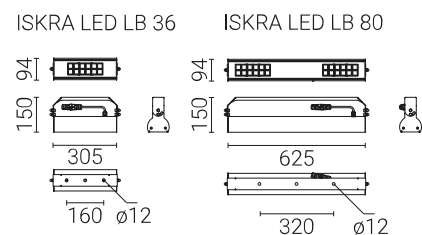

Input voltage frequency: 50 / 60Hz

Power factor: ≥0.95

Inrush current: : 50A / 210µs

Luminaire ISKRA LED has the possibility to connect to an external control system via analog signal 1- 10V.

Code	Symbol	LED power	Luminaire Power consumption	LED forward current	Colour temperature (CCT)	LEDs luminous flux ²⁾	Luminaire luminous flux ²⁾	Luminous efficacy	Unit volume	Luminaire net weight
230632/3/...¹⁾	ISKRA LED LB 36	36W	39W	960mA	3500K	4 550lm	4300lm	110lm/W	0,01m ³	5kg
230632/4/...¹⁾	ISKRA LED LB 36	36W	39W	960mA	4000K	5 050lm	4600lm	1188lm/W	0,01m ³	5kg
230632/6/...¹⁾	ISKRA LED LB 36	36W	39W	960mA	5000K	5 250lm	4800lm	123lm/W	0,01m ³	5kg
230752/3/...¹⁾	ISKRA LED LB 80	80W	86W	1075mA	3500K	10 100lm	9650lm	112lm/W	0,02m ³	7kg
230752/4/...¹⁾	ISKRA LED LB 80	80W	86W	1075mA	4000K	11 200lm	10000lm	116lm/W	0,01m ³	7kg
230752/6/...¹⁾	ISKRA LED LB 80	80W	86W	1075mA	5000K	11 800lm	10500lm	122lm/W	0,02m ³	7kg

1) Symbol of chosen optical system eg. 230632/6/HB is ISKRA LED LB 36 5000K with HB optical system

2) tolerance smoothly adjustable mounting angle in the range of 0° - 45° due to LEDs accuracy

Directive: 2014/35/UE (Official Journal of the UE L 96/357 29.03.2014), 2014/30/UE (Official Journal of the UE L 96/79 29.03.2014), 2011/65/UE, 2009/125/EC