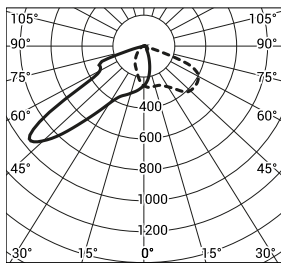

PL

cd/klm
— C0 - C180 --- C90 - C270