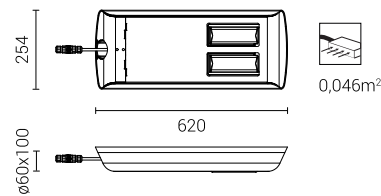

1) Symbol of chosen optical system eg. **2223033/6/T2** is **CUDDLE II LED 48 5000K with T2 optical system**

2) tolerance +/- 5% due to LEDs accuracy

Directive: 2014/35/UE (Official Journal of the UE L 96/357 29.03.2014), 2014/30/UE (Official Journal of the UE L 96/79 29.03.2014), 2011/65/UE, 2009/125/EC

In order to efficient discharge the electrostatic charge from the housing of LED fitting installed on the pole from dielectric material (non-conductive) one of the following solutions is required (for more information visit: www.rosa.pl/en/knowledge/LED-lighting):

- functional grounding
- LED luminaire with an additional protection device

CUDDLE II LED 48W, 60W, 72W

0,046m²