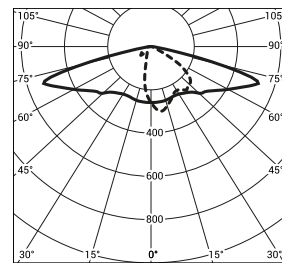

cd/klm
— C0 - C180 --- C90 - C270

LM

cd/klm
— C0 - C180 --- C90 - C270

LW

cd/klm
— C0 - C180 --- C90 - C270

DW

cd/klm
— C0 - C180 --- C90 - C270

Luminaire CUDDLE II LED in standard has following functions of intelligent power supply: