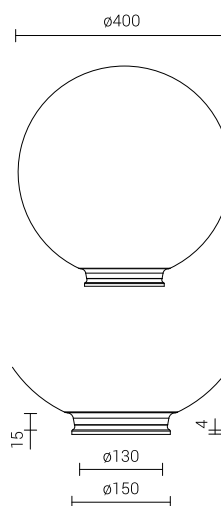

Sphere transparent 400 pc k-150

Code	Symbol	Colour	Material type	Luminaire types	Max power of luminaire	Lamp diffuser neck	Volume	Luminaire net weight
651162	Sphere transparent 400 pc k-150	Transparent	PC	OPA-1 (only upwards), OW	sodium and metal halide - 150W	150mm	0,07m ³	1,4kg