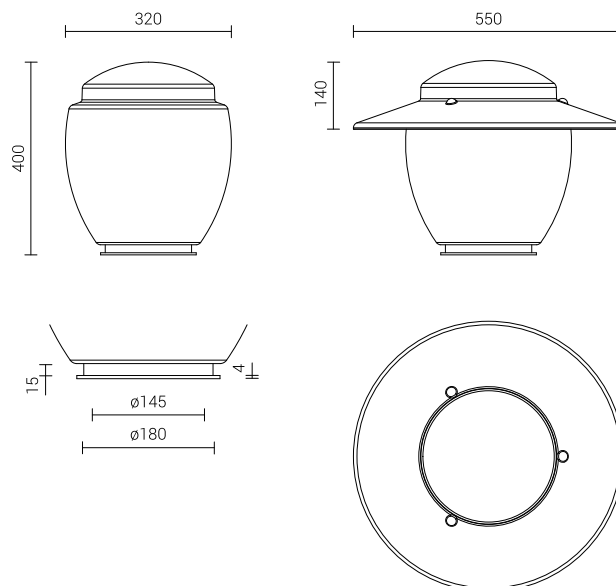

Klio white 400 pmma k-180

Code	Symbol	Colour	Material type	Luminaire types	Max power of luminaire	Lamp diffuser neck	Volume	Luminaire net weight
675171	Klio white 400 pmma k-180	White	PMMA	OP 400, OZ 400 (only upwards)	sodium and metal halide - 70W	180mm	0,07m ³	1kg
675175	Klio smoked 400 pmma k-180	Smoked	PMMA	OP 400, OZ 400 (only upwards)	sodium and metal halide - 70W	180mm	0,07m ³	1kg