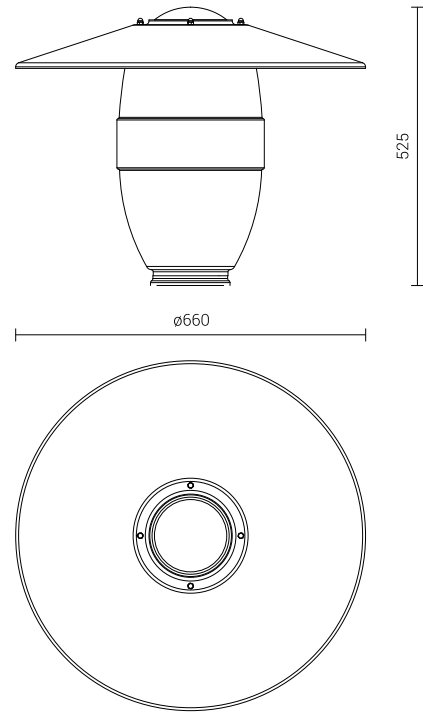

AURIS Maxi 500 pc k-150

Code	Symbol	Colour	Material type	Luminaire types	Max power of luminaire	Lamp diffuser neck	Volume	Luminaire net weight
660362	AURIS Maxi 500 pc k-150	Transparent	PC	OPA-1	Sodium and metal halide - 150W	150mm	0,04m ³	2kg

Additional elements

Code	Name	Colour	Material	Externat diameter
923662	Auris Maxi cap	black	aluminium sheet	660mm
923663	Auris Maxi cap	other colour	aluminium sheet	660mm