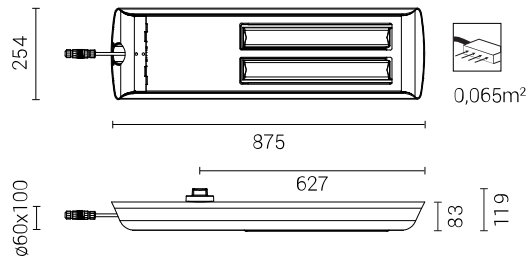

TECHNICAL DRAWING

CUDDLE II LED NEMA 48W, 60W, 72W

CUDDLE II LED NEMA 96W, 120W, 144W, 192W

PHOTOMETRIC CURVES

POWER SYSTEM FUNCTIONS

Luminaire in standard has following functions of intelligent power supply: