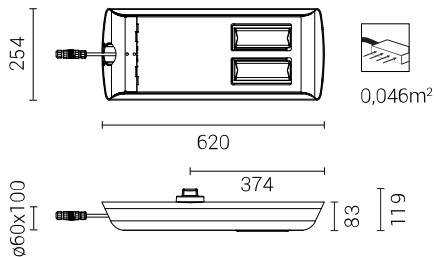

DIRECTIVES AND STANDARDS

DIRECTIVES: 2014/35/UE (Official Journal of the UE L 96/357 29.03.2014), 2014/30/UE (Official Journal of the UE L 96/79 29.03.2014), 2011/65/UE, 2009/125/EC
STANDARDS: PN-EN IEC 60598-1: 2021-7, PN-EN 60598-2-3: 2006, PN-EN 60529: 2003, PN-EN 62262: 2003, PN-EN 62471:2010, PN-EN 55015: 2013, PN-EN 61547: 2009, PN-EN 61000-3-2: 2014 , PN-EN 61000-3-3: 2013

CHARGING DISCHARGE FROM THE LED LUMINAIRE HOUSING

In order to efficient discharge the electrostatic charge from the housing of LED fitting installed on the pole from dielectric material (non-conductive) one of the following solutions is required:
- functional grounding
- LED luminaire with an additional protection device

TECHNICAL DRAWING

CUDDLE II LED NEMA 48W, 60W, 72W