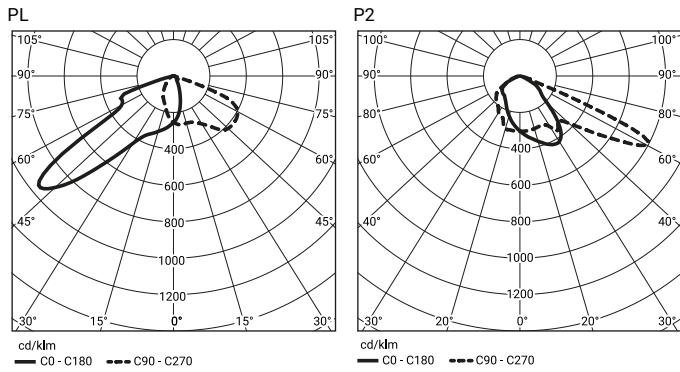

TECHNICAL DRAWING

CUDDLE II LED NEMA 48W, 60W, 72W

CUDDLE II LED NEMA 96W, 120W, 144W, 192W

PHOTOMETRIC CURVES

POWER SYSTEM FUNCTIONS

Luminaire in standard has following functions of intelligent power supply: