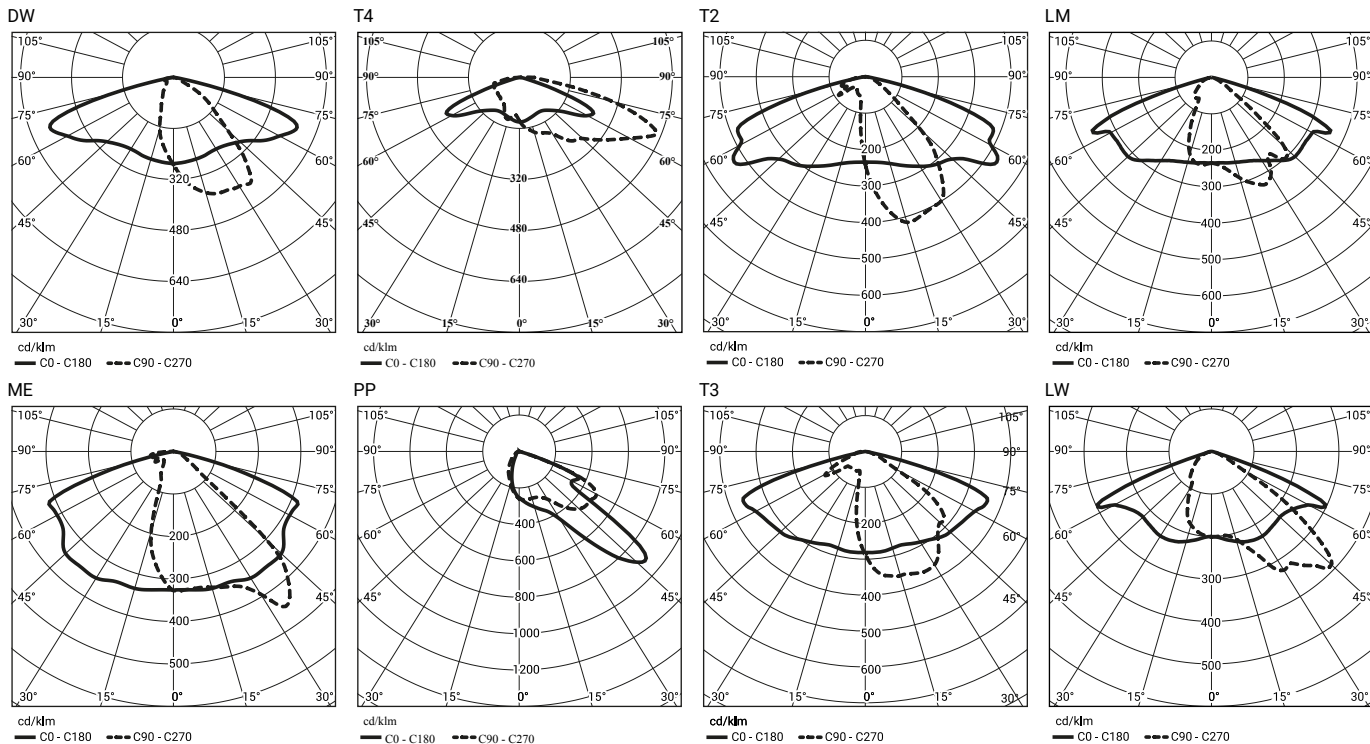

TECHNICAL DRAWING

CUDDLE II LED NEMA 48W, 60W, 72W

CUDDLE II LED NEMA 96W, 120W, 144W, 192W

PHOTOMETRIC CURVES

POWER SYSTEM FUNCTIONS

Luminaire in standard has following functions of intelligent power supply: