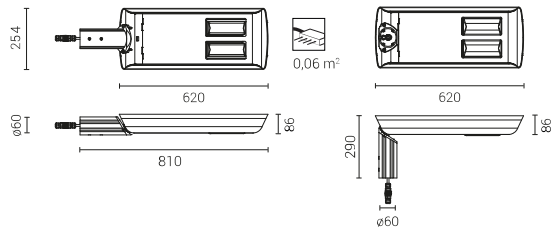

CUDDLE II LED REG

DIRECTIVES AND STANDARDS

DIRECTIVES: 2014/35/UE (Official Journal of the UE L 96/357 29.03.2014), 2014/30/UE (Official Journal of the UE L 96/79 29.03.2014), 2011/65/UE, 2009/125/EC
STANDARDS: PN-EN IEC 60598-1: 2021-7, PN-EN 60598-2-3: 2006, PN-EN 60529: 2003, PN-EN 62262: 2003, PN-EN 62471:2010, PN-EN 55015: 2013, PN-EN 61547: 2009, PN-EN 61000-3-2: 2014 , PN-EN 61000-3-3: 2013

CHARGING DISCHARGE FROM THE LED LUMINAIRE HOUSING

In order to efficient discharge the electrostatic charge from the housing of LED fitting installed on the pole from dielectric material (non-conductive) one of the following solutions is required:

- functional grounding
- LED luminaire with an additional protection device

TECHNICAL DRAWING

CUDDLE II LED REG 48W, 60W, 72W