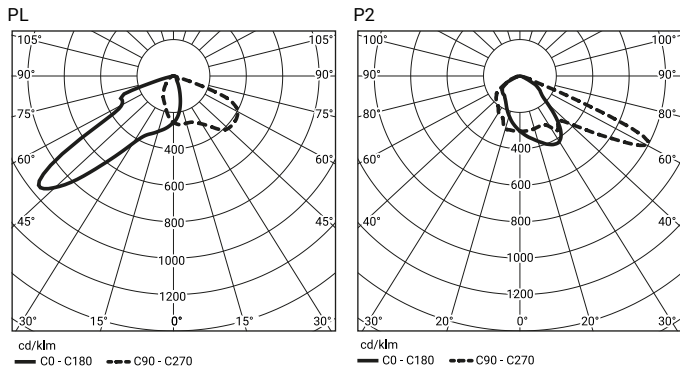

## TECHNICAL DRAWING

CUDDLE II LED REG 48W, 60W, 72W

CUDDLE II LED REG 96W, 120W, 144W, 192W

## PHOTOMETRIC CURVES