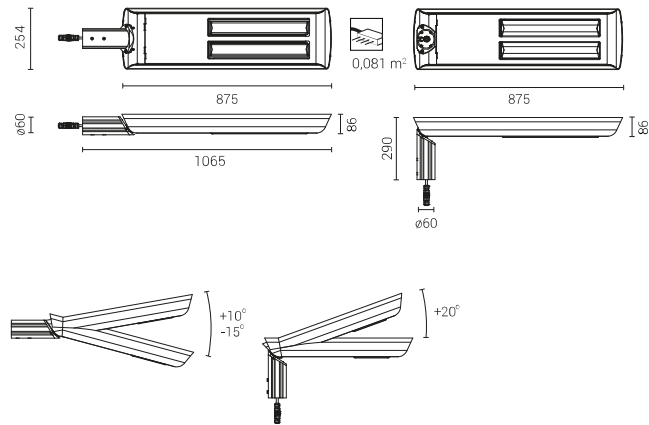

CUDDLE II LED REG 96W, 120W, 144W, 192W