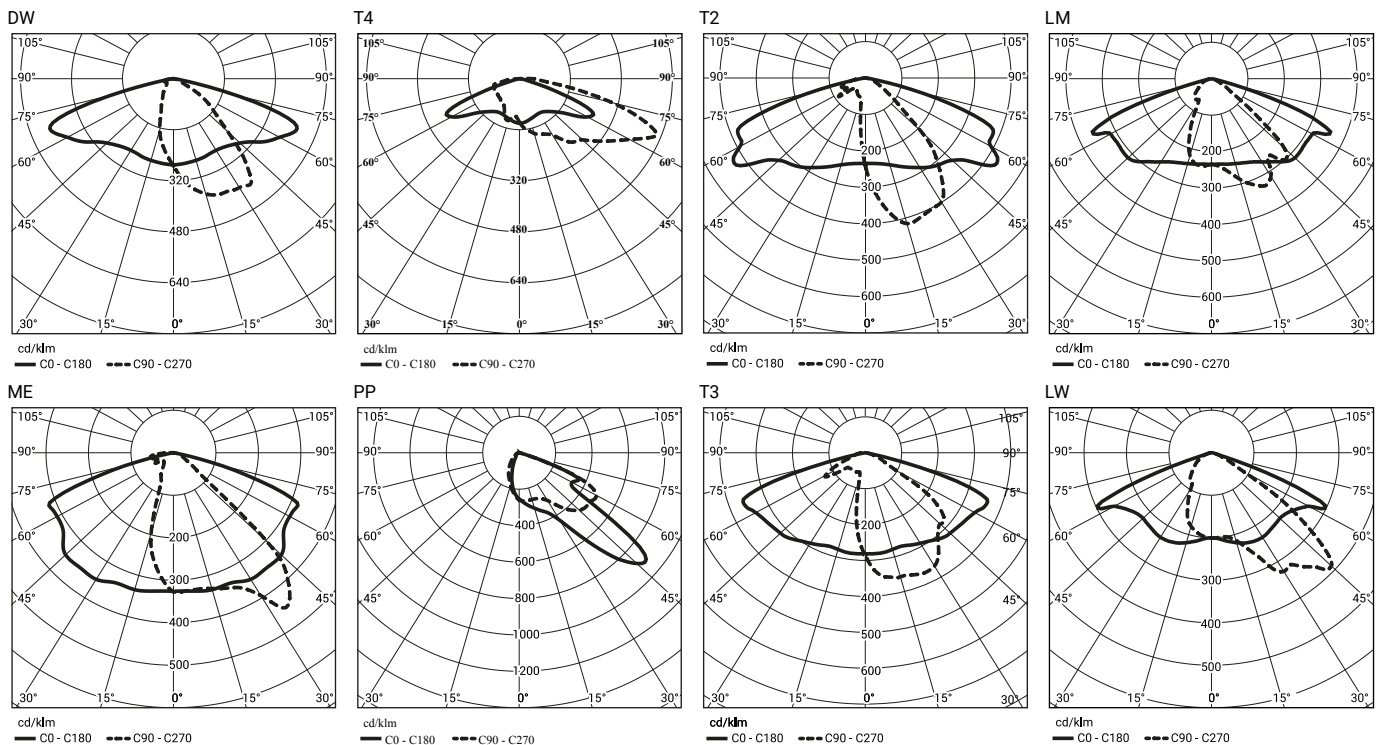

## TECHNICAL DRAWING

CUDDLE II LED REG 48W, 60W, 72W

CUDDLE II LED REG 96W, 120W, 144W, 192W

## PHOTOMETRIC CURVES