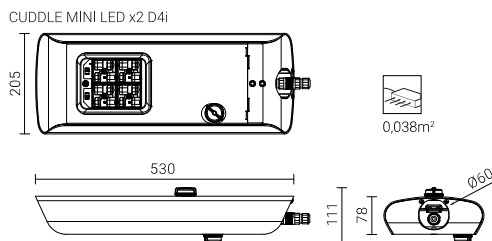

CUDDLE MINI LED D4i

TECHNICAL DRAWING