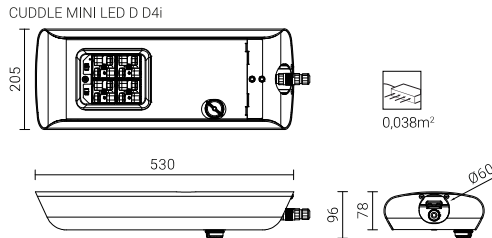

CUDDLE MINI LED D4i

TECHNICAL DRAWING