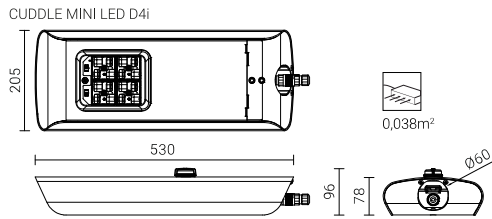

CUDDLE MINI LED D4i

TECHNICAL DRAWING